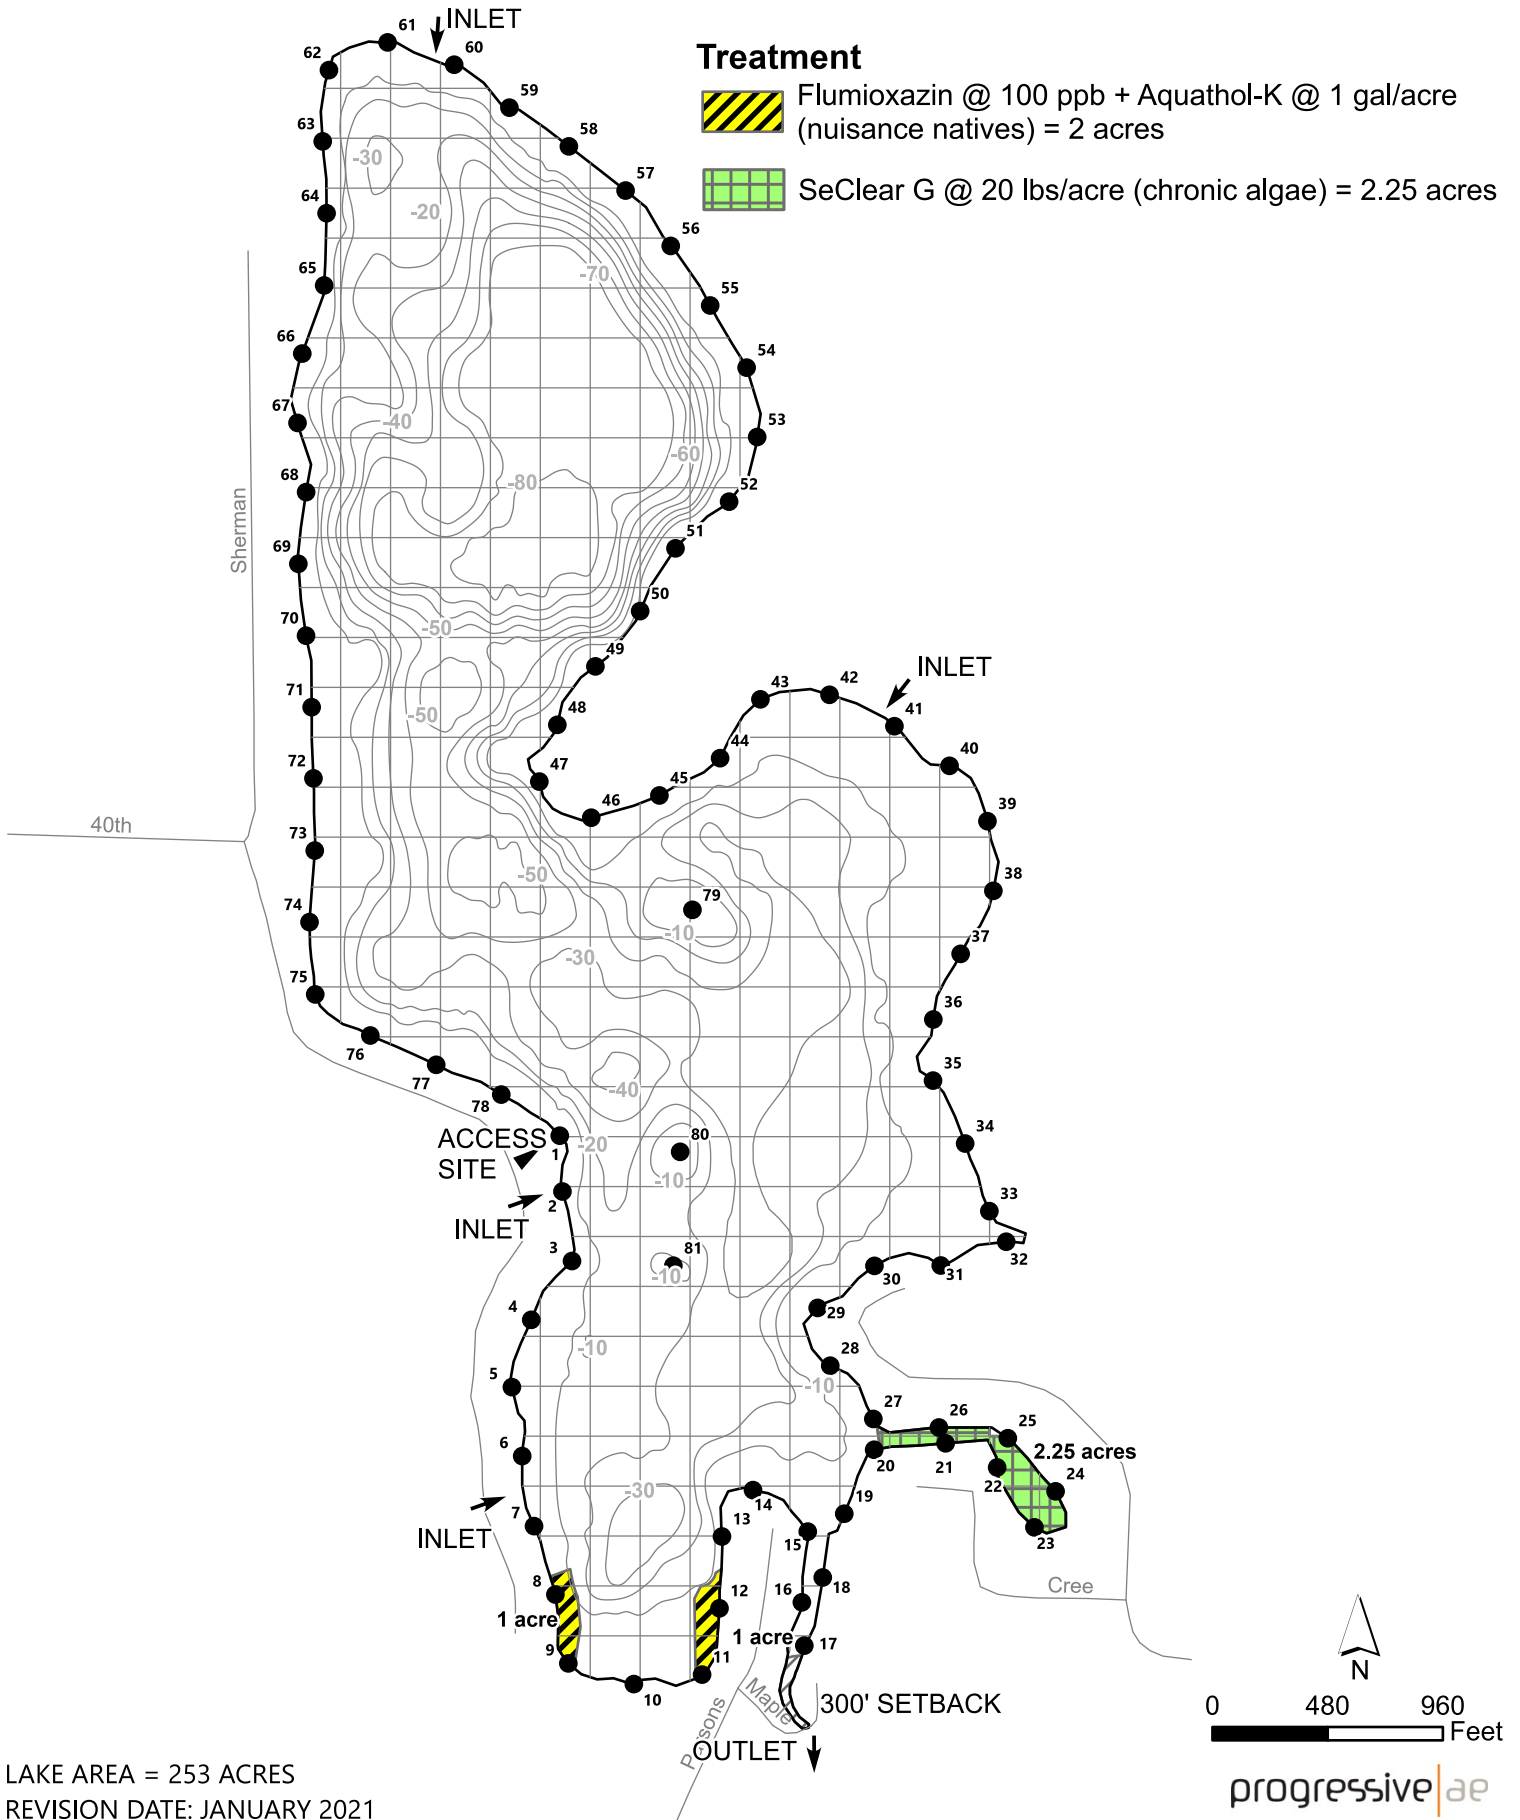

☐ = 1 ACRE

RYERSON LAKE NEWAYGO COUNTY, MICHIGAN TREATMENT MAP

SURVEY DATES: JULY 26 and AUGUST 1, 2023

LAKE AREA = 253 ACRES
REVISION DATE: JANUARY 2021