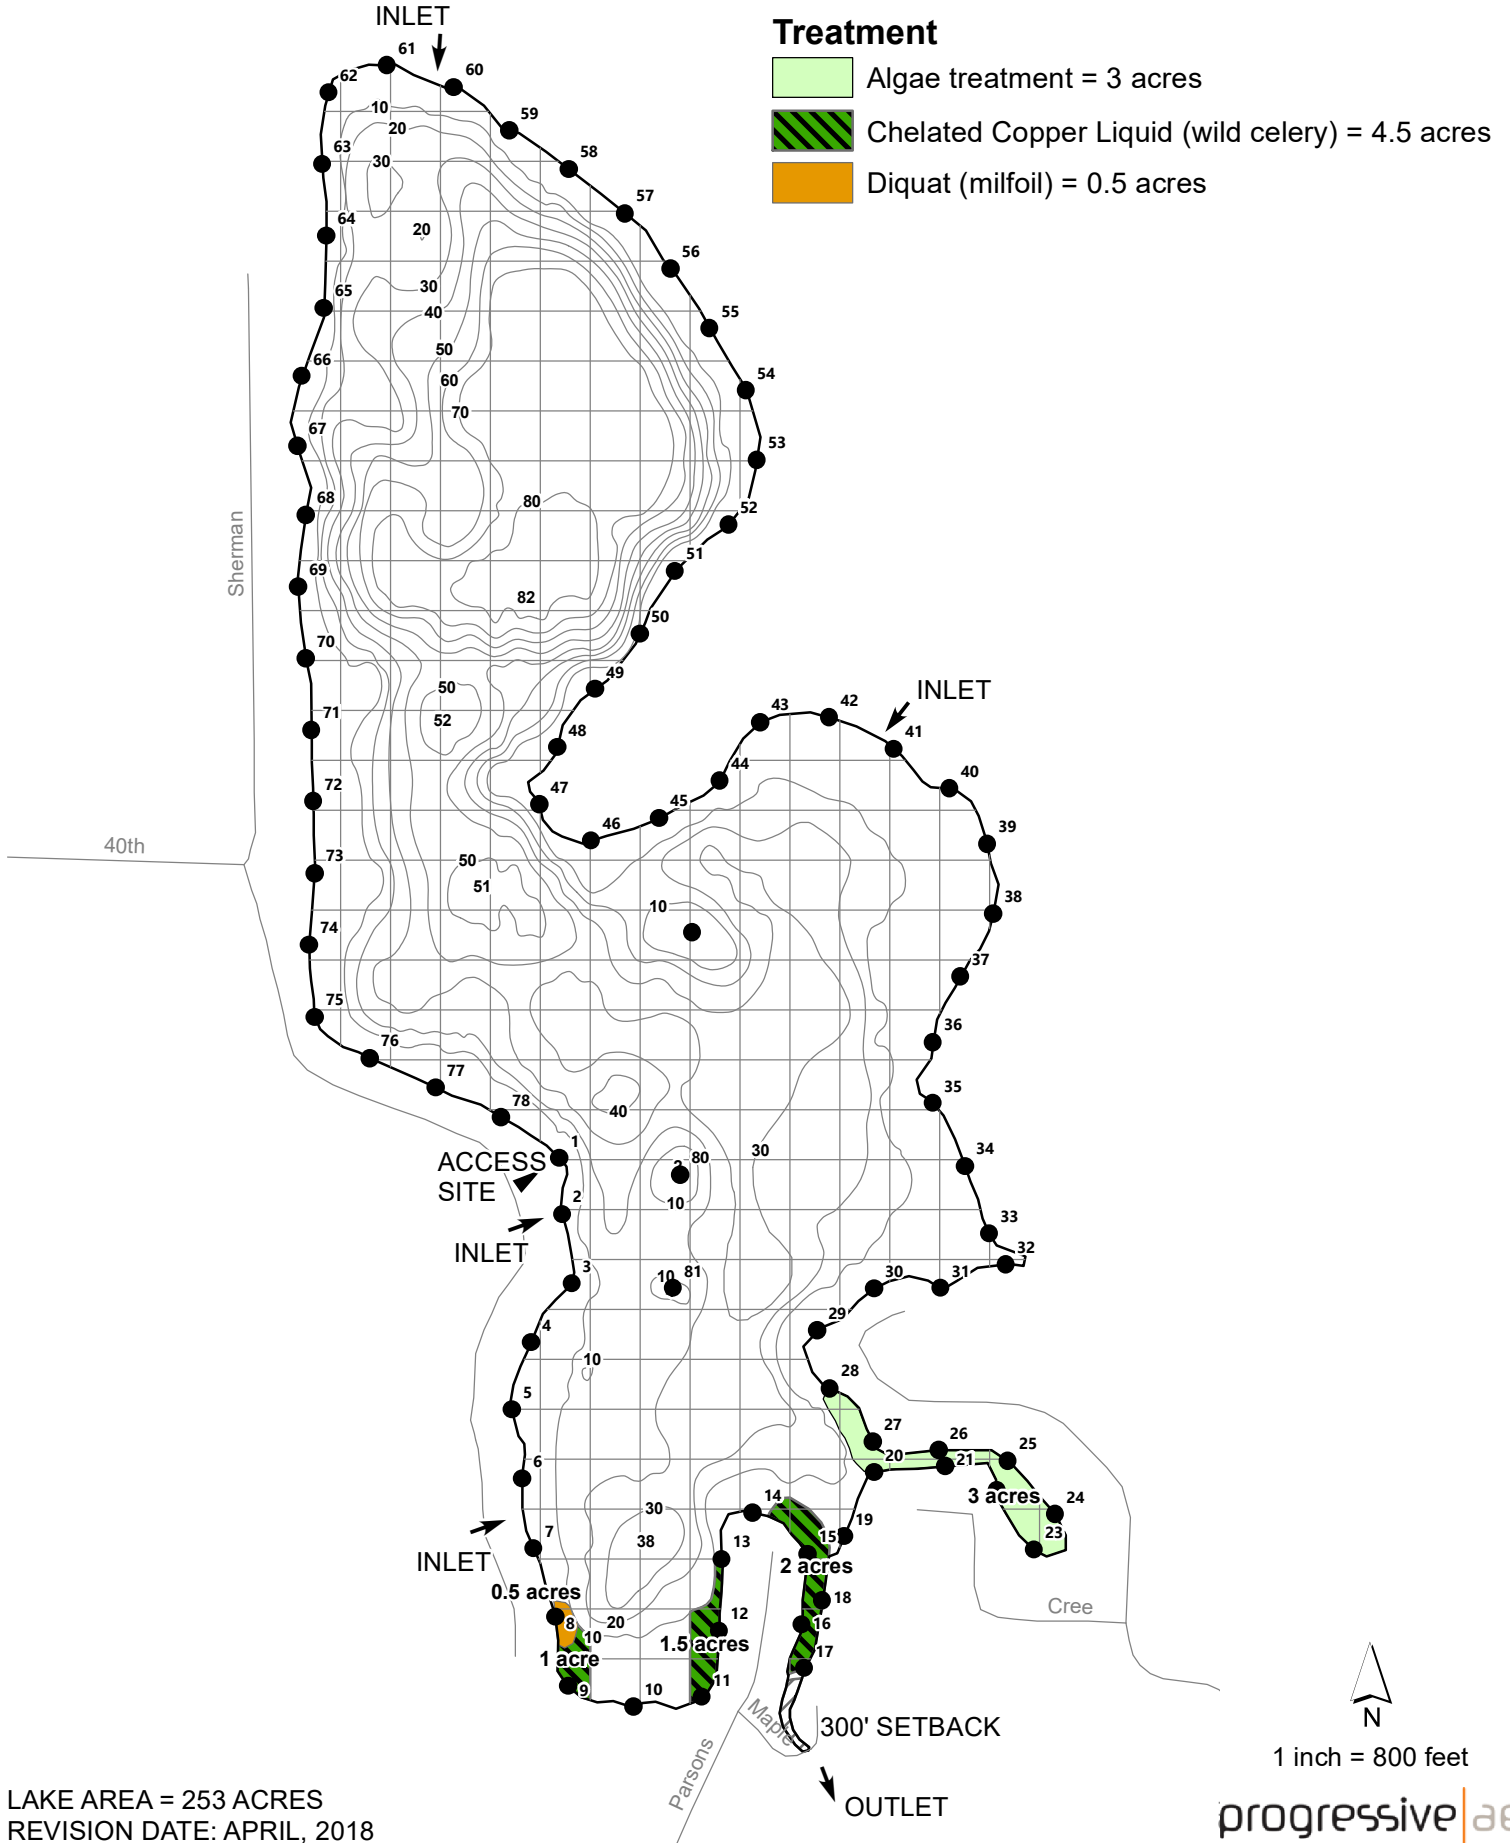

□ = 1 ACRE

# RYERSON LAKE NEWAYGO COUNTY, MICHIGAN AUGUST 21, 2019 TREATMENT MAP

LAKE AREA = 253 ACRES  
REVISION DATE: APRIL, 2018

1 inch = 800 feet

progressive|ae